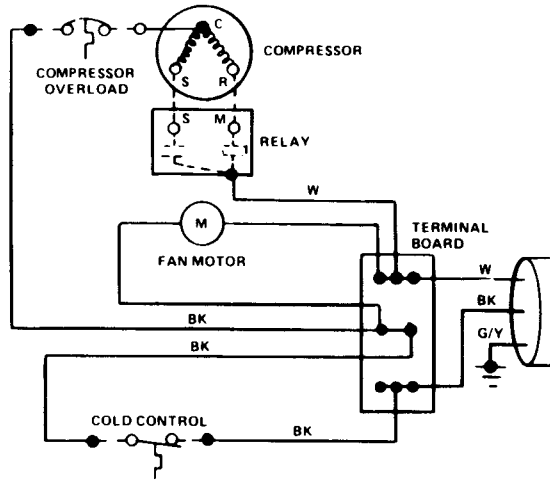

ELECTRICAL DIAGRAM

TECUMSEH - MODELS