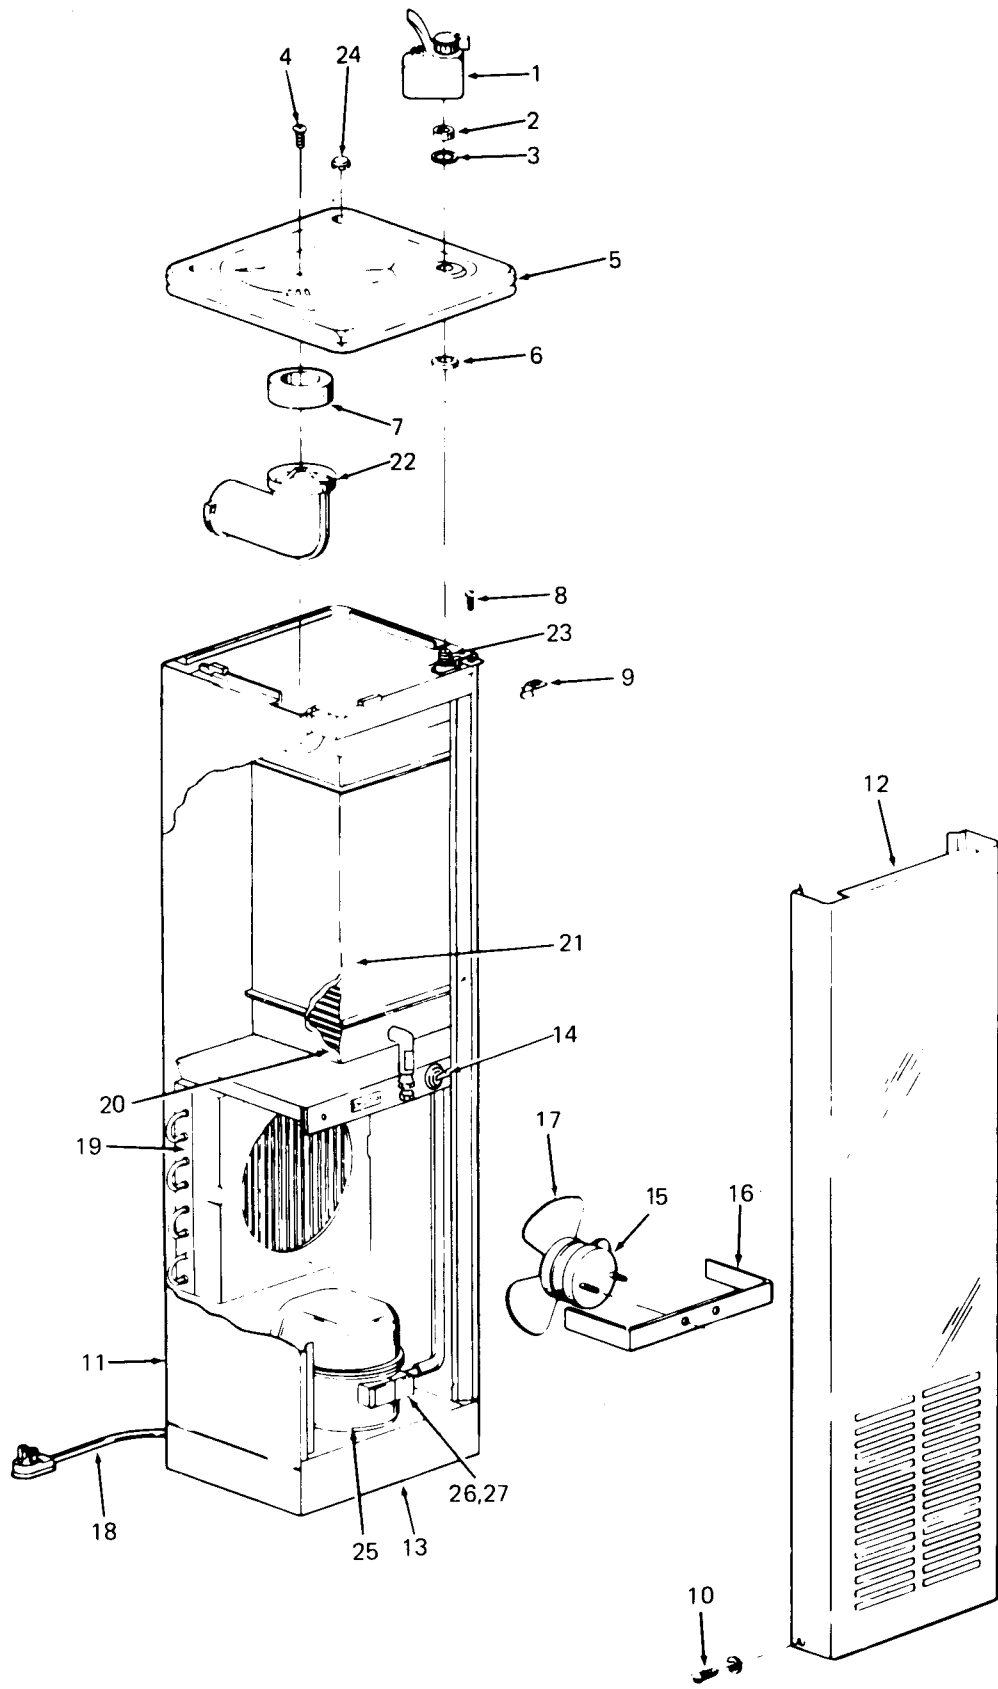

AQUARIUS

Kelvinator

White-Westinghouse®

ILLUSTRATED PARTS BREAKDOWN

WATER COOLER MODELS:

PLF3CP-100 PLF3CP-D100 PLF3CPY-D100

Models PLF3CP and PLF3CP-D

Voltage	115 VAC ±10%/1PH/60 Hertz
Size (Approx)	40" H., 12" W., 12" D.
Shipping Weight (Approx)	66 LBS.
Cold Water Capacity	3 GPH
Compressor	
PLF3CP-D	1/12 HP
PLF3CP	1/10 HP
Compressor (Full Load)	
PLF3CP-D	2.4 Amps
PLF3CP	2.1 Amps
Refrigerant	134A
Refrigerant Charge	3-1/8 OZ. (89 GRAMS)

Model PLF3CPY-D

Voltage	220-240 VAC 50/60 Hertz
Size (Approx)	40" H., 12" W., 12" D.
Shipping Weight (Approx)	66 LBS.
Cold Water Capacity	3 GPH
Compressor	1/8 HP
Compressor (Full Load)	1.2 Amps
Refrigerant	134A
Refrigerant Charge	3-1/8 OZ. (89 GRAMS)

*A.R.I. Rating: Room Temperature 90°F; Supply Water Temperature 80°F; Drinking Water Temperature 50°F.

Specifications subject to change without notice.

PARTS LIST

ITEM NO.	DESCRIPTION	PART NUMBER
1	12000A Bubbler Valve	030774-002
2	Valve Body Gasket	028706-006
3	Friction Washer	028706-013
4	Top Screw	026655-002
5	Top	028464-001
6	Gasket (Under Top)	028706-001
7	Waste Gasket	019131
8	Screw	026630-011
9	Speed Nut Clip	012253
10	Screw	026630-015
11	Cabinet Assembly – Tan	019687-007
	Cabinet Assembly – Stainless Steel	019687-009
12	Front Panel – Tan	017528-001
	Front Panel – Stainless Steel	017528-002
13	Base Assembly – Tan	030033-001
	Base Assembly – Stainless Steel	030033-003
14	Cold Control	027040-007
15	Fan Motor	See Compressors
16	Fan Motor Bracket	017530
17	Fan Blade	022977
18	Service Cord	See Compressors
19	Condenser	017531-002
20	Insulated Cooling Tank Assembly	031848-001
21	Cooling Tank Insulation (2 Required)	017599
22	Insulated Waste Assembly	024455
23	Spud Bubbler Supply	028701-001
24	Hole Cover	016994