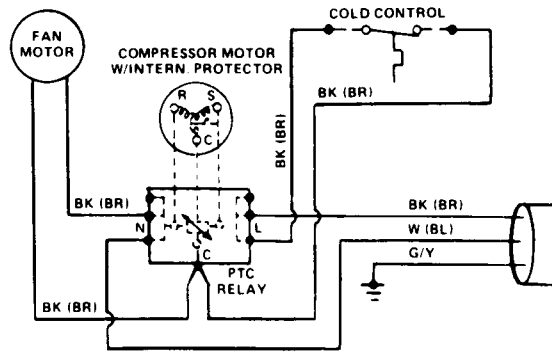

DANFOSS - MODELS

OASIS® & AQUARIUS® are registered trademarks of EBCO Manufacturing Company
The trademarks Kelvinator® and White-Westinghouse® are used under license from White Consolidated Industries, Inc.

EBCO MANUFACTURING COMPANY

265 N. Hamilton Rd. • P.O. Box 13150 • Columbus, OH 43213-0150 • 614/861-1350 • Fax: 614/861-5017

Printed in U.S.A.
Copyright 1994 EBCO Manufacturing Co.