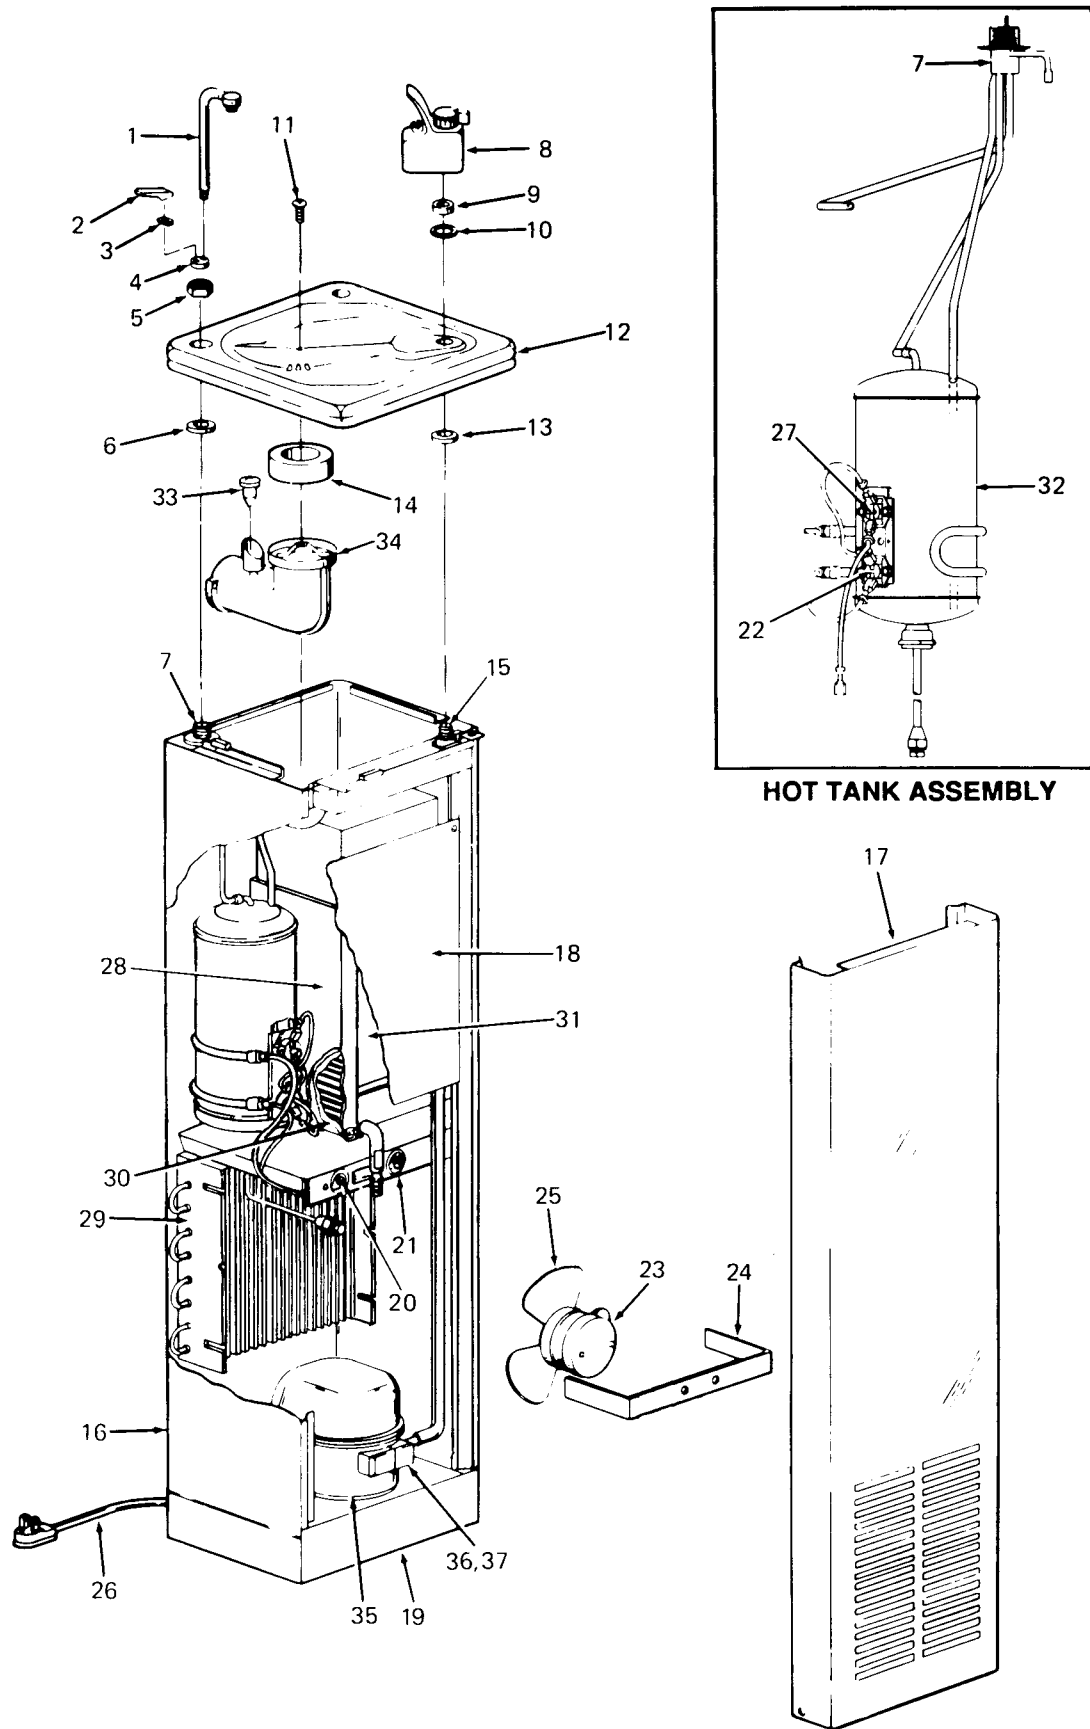

HOT TANK ASSEMBLY

REPLACEMENT PARTS LIST

ITEM NO.	DESCRIPTION	PLF3CPH SERIES	PLF3CPHY SERIES
1	Gooseneck Assembly	017590	017590
2	Handle	017925	017925
3	Tee Nut	017926	017926
4	Body Cap	017927	017927
5	Nut	017583	017583
6	Rubber Gasket	017582	017582
7	Valve Body and Stem Assembly	026281	026281
8	12000A Bubbler Valve (PLF-001 Series)	030774-002	030774-002
9	Valve Body Gasket	028706-006	028706-006
10	Friction Washer	028706-013	028706-013
11	Top Screw	026655-002	026655-002
12	Top	028464-003	028464-003
13	Gasket (Under Top)	028706-001	028706-001
14	Waste Gasket	019131	019131
15	Bubbler Spud	028701-001	028701-001
16	Cabinet Assembly – Tan	019687-007	019687-007
	Cabinet Assembly – Stainless Steel	019687-009	019687-009
17	Front Panel – Tan	017528-001	017528-001
	Front Panel – Stainless Steel	017528-002	017528-002
18	Fire Barrier	017982	017982
19	Base Assembly – Tan	030033-001	030033-001
	Base Assembly – Stainless Steel	030033-003	030033-003
20	Rocker Switch	029545-001	029545-001
21	Cold Control	027040-007	027040-007
22	Hot Control Kit w/Clip	028603-001	028603-001
23	Fan Motor	027354-029	027354-028
24	Fan Motor Bracket	017530	017530
25	Fan Blade	022977	022977
26	Service Cord	See Compressors	
27	Heat Limiter Kit w/Clip	028604-001	028604-001
28	Radiation Shield	029530-001	029530-001
29	Condenser	017531-002	017531-002
30	Insulated Cooling Tank Assembly	031848-002	031848-002
31	Cooling Tank Insulation (2 Required)	017599	017599
32	Hot Tank Assembly	028455-001	028455-002
33	Duckbill Check Valve	026274	026274
34	Insulated Waste Assembly	026308	026308

NOT SHOWN

Refrigerant Drier	031593-005	031593-005

COMPRESSORS

TECUMSEH PLF3CPH

35	*Compressor Assembly	030972-005
36	Relay	031698-012
37	Overload	031697-008
18	Service Cord	026540-038

DANFOSS PLF3CPH-D

35	*Compressor Assembly	031530-002
36	Relay	026867
37	Overload	---
18	Service Cord	026540-003

DANFOSS PLF3CPHY

35	*Compressor Assembly	031530-005
36	Relay	026309
37	Overload	---
18	Service Cord	028625-002

*NOTE: Compressors include relay and overload.