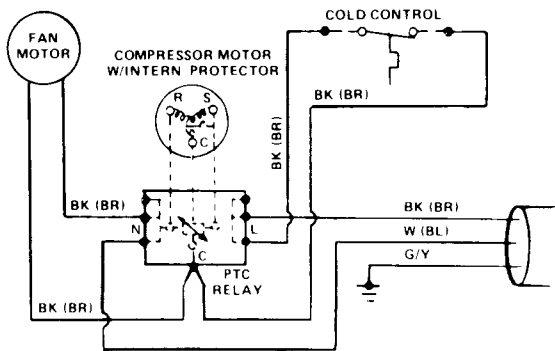

* A.R.I. Rating: Room Temperature 90°F; Supply Water Temperature 80°F; Drinking Water Temperature 50°F.

Specifications subject to change without notice.

PARTS LIST

ITEM NO.	DESCRIPTION	CP3 PLF3CP SERIES
1	12000 Bubbler Valve	026551-002
	12000A Bubbler Valve (PLF-001 Series)	030774-002
2	Valve Body Gasket	008983
3	Friction Washer	009281
4	Top Screw	026655-002
5	Top	028464-001
6	Gasket (Under Top)	028706-001
7	Waste Gasket	019131
8	Screw	026630-011
9	Speed Nut Clip	012253
10	Screw	026630-015
11	Cabinet Assembly – Tan	019687-007
	Cabinet Assembly – Stainless Steel	019687-009
12	Front Panel – Tan	017528-001
	Front Panel – Stainless Steel	017528-002
13	Base Assembly – Tan	030033-001
	Base Assembly – Stainless Steel	030033-003
14	Cold Control	027040-007
15	Fan Motor	027354-015
16	Fan Motor Bracket	017530
17	Fan Blade	022977
18	Service Cord	026540-005
19	Condenser	017531-001
20	Insulated Cooling Tank Assembly	028532-001
21	Cooling Tank Insulation (2 Required)	017599
22	Insulated Waste Assembly	024455
23	Spud Bubbler Supply	028701-002
24	Hole Cover	016994
 NOT SHOWN		
	Glass Filler Installation Kit	029006-001

PANASONIC CP3-P & PLF3CP-P

25	*Compressor Assembly	028570-003
26	Relay	027709-001
27	Overload	---

*NOTE: Compressors include relay and overload.

ELECTRICAL DIAGRAM

TECUMSEH - MODELS

DANFOSS - MODELS

PANASONIC - MODELS