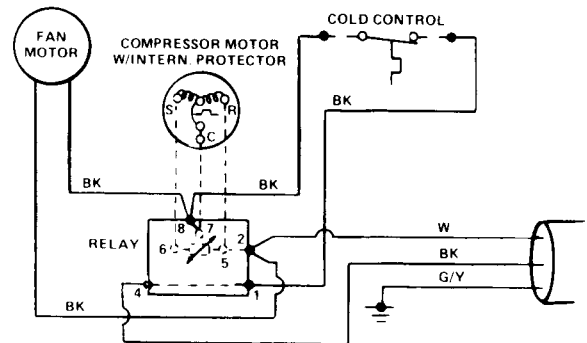

* A.R.I. Rating: Room Temperature 90°F; Supply Water Temperature 80°F; Drinking Water Temperature 50°F.

Specifications subject to change without notice.

PARTS LIST

ITEM NO.	DESCRIPTION	CP3 PLF3CP SERIES
1	12000 Bubbler Valve	026551-002
	12000A Bubbler Valve (PLF-001 Series)	030774-002
2	Valve Body Gasket	008983
3	Friction Washer	009281
4	Top Screw	026655-002
5	Top	028464-001
6	Gasket (Under Top)	028706-001
7	Waste Gasket	019131
8	Screw	026630-011
9	Speed Nut Clip	012253
10	Screw	026630-015
11	Cabinet Assembly – Tan	019687-007
	Cabinet Assembly – Stainless Steel	019687-009
12	Front Panel – Tan	017528-001
	Front Panel – Stainless Steel	017528-002
13	Base Assembly – Tan	030033-001
	Base Assembly – Stainless Steel	030033-003
14	Cold Control	027040-007
15	Fan Motor	027354-015
16	Fan Motor Bracket	017530
17	Fan Blade	022977
18	Service Cord	026540-005
19	Condenser	017531-001
20	Insulated Cooling Tank Assembly	028532-001
21	Cooling Tank Insulation (2 Required)	017599
22	Insulated Waste Assembly	024455
23	Spud Bubbler Supply	028701-002
24	Hole Cover	016994
 NOT SHOWN		
	Glass Filler Installation Kit	029006-001

PANASONIC CP3-P & PLF3CP-P

25	*Compressor Assembly	028570-003
26	Relay	027709-001
27	Overload	---

*NOTE: Compressors include relay and overload.

ELECTRICAL DIAGRAM

TECUMSEH - MODELS

DANFOSS - MODELS

PANASONIC - MODELS