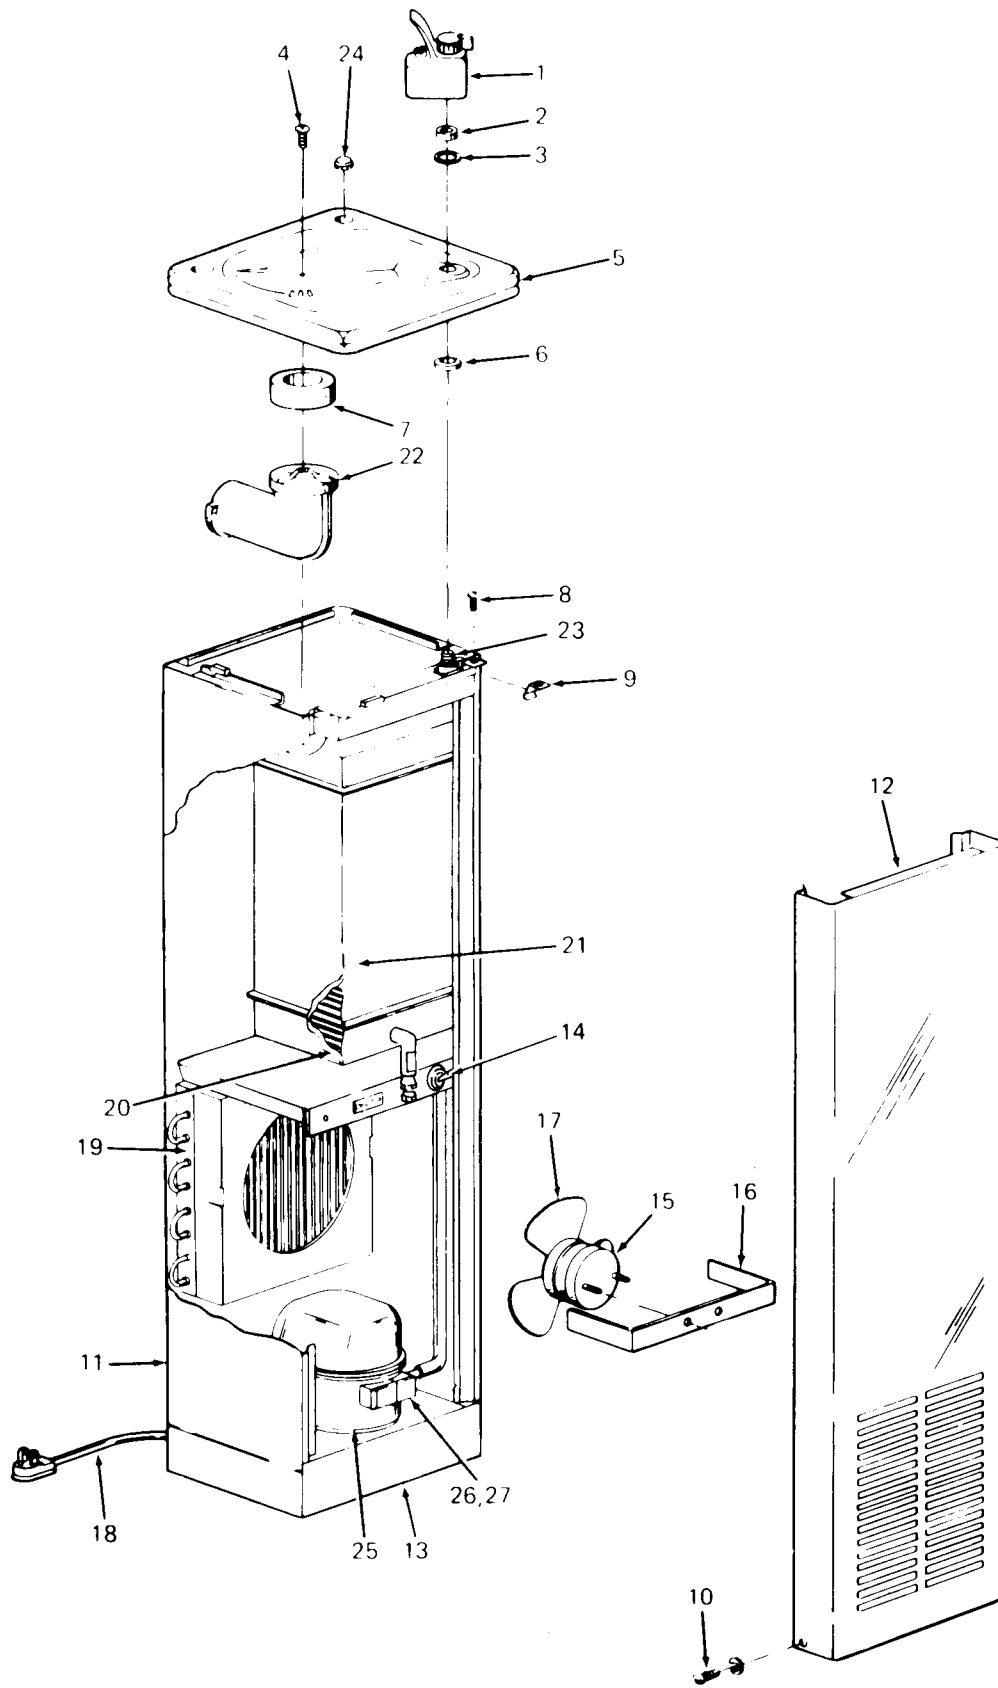

AQUARIUS

Kelvinator

White-Westinghouse®

ILLUSTRATED PARTS BREAKDOWN

WATER COOLER MODELS:

CP3-001Z	PLF3CP	PLF3CP-D001
CP3-002D	PLF3CP-001	PLF3CP-P
CP3-002P	PLF3CP-D	PLF3CP-P001

SPECIFICATIONS

Voltage	115 VAC ±10%/1PH/60 Hertz
Size (Approx)	40" H., 12" W., 12" D.
Shipping Weight (Approx)	66 LBS.
Cold Water Capacity	3 GPH
Compressor	
CP3-D, PLF3CP-D	1/12 HP
CP3-P, CP3-Z, PLF3CP-P, PLF3CP	1/8 HP
Compressor (Full Load)	
CP3-Z, CP3-D, PLF3CP, PLF3CP-D	2.4 Amps
CP3-P, PLF3CP-P	2.6 Amps
Refrigerant	R-12
Refrigerant Charge	3-3/8 OZ.

* A.R.I. Rating: Room Temperature 90°F; Supply Water Temperature 80°F; Drinking Water Temperature 50°F.

Specifications subject to change without notice.

PARTS LIST

ITEM NO.	DESCRIPTION	CP3 PLF3CP SERIES
1	12000 Bubbler Valve	026551-002
	12000A Bubbler Valve (PLF-001 Series)	030774-002
2	Valve Body Gasket	008983
3	Friction Washer	009281
4	Top Screw	026655-002
5	Top	028464-001
6	Gasket (Under Top)	028706-001
7	Waste Gasket	019131
8	Screw	026630-011
9	Speed Nut Clip	012253
10	Screw	026630-015
11	Cabinet Assembly – Tan	019687-007
	Cabinet Assembly – Stainless Steel	019687-009
12	Front Panel – Tan	017528-001
	Front Panel – Stainless Steel	017528-002
13	Base Assembly – Tan	030033-001
	Base Assembly – Stainless Steel	030033-003
14	Cold Control	027040-007
15	Fan Motor	027354-015
16	Fan Motor Bracket	017530
17	Fan Blade	022977
18	Service Cord	026540-005
19	Condenser	017531-001
20	Insulated Cooling Tank Assembly	028532-001
21	Cooling Tank Insulation (2 Required)	017599
22	Insulated Waste Assembly	024455
23	Spud Bubbler Supply	028701-002
24	Hole Cover	016994
 NOT SHOWN		
	Glass Filler Installation Kit	029006-001