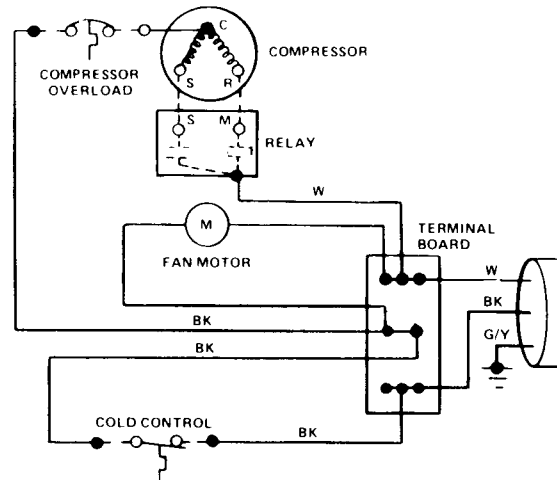

ELECTRICAL DIAGRAM

TECUMSEH - MODELS