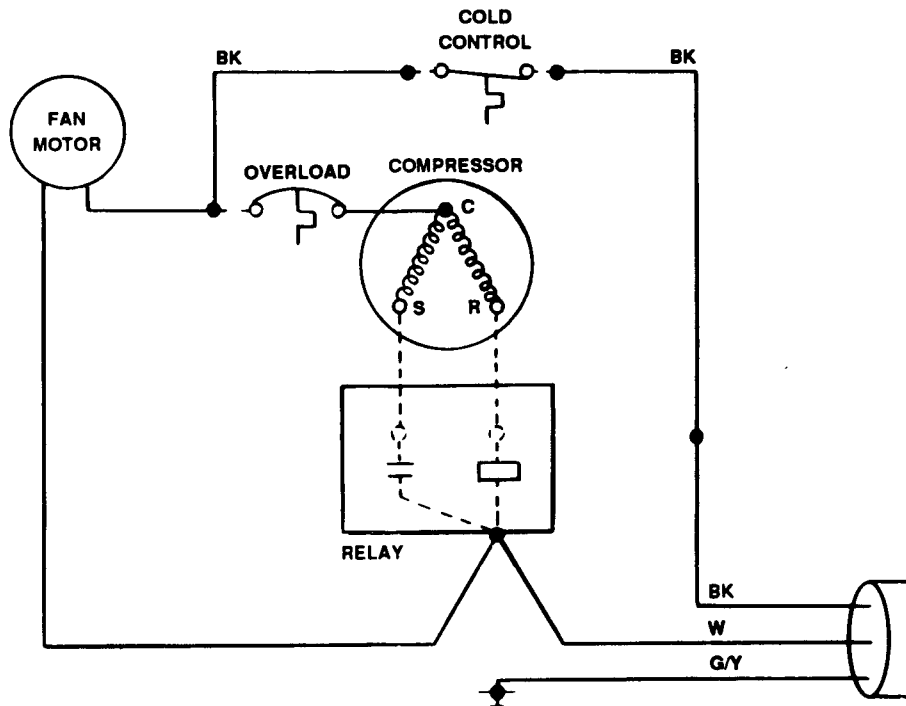

ELECTRICAL DIAGRAM

OASIS® & AQUARIUS® are registered trademarks of EBCO Manufacturing Company
The trademarks Kelvinator® and White-Westinghouse® are used under license from White Consolidated Industries, Inc.

EBCO® MANUFACTURING COMPANY

265 N. Hamilton Rd. • P.O. Box 13150 • Columbus, OH 43213-0150 • 614/861-1350 • Fax: 614/861-5017

Printed in U.S.A.
Copyright 1994 EBCO Manufacturing Co.