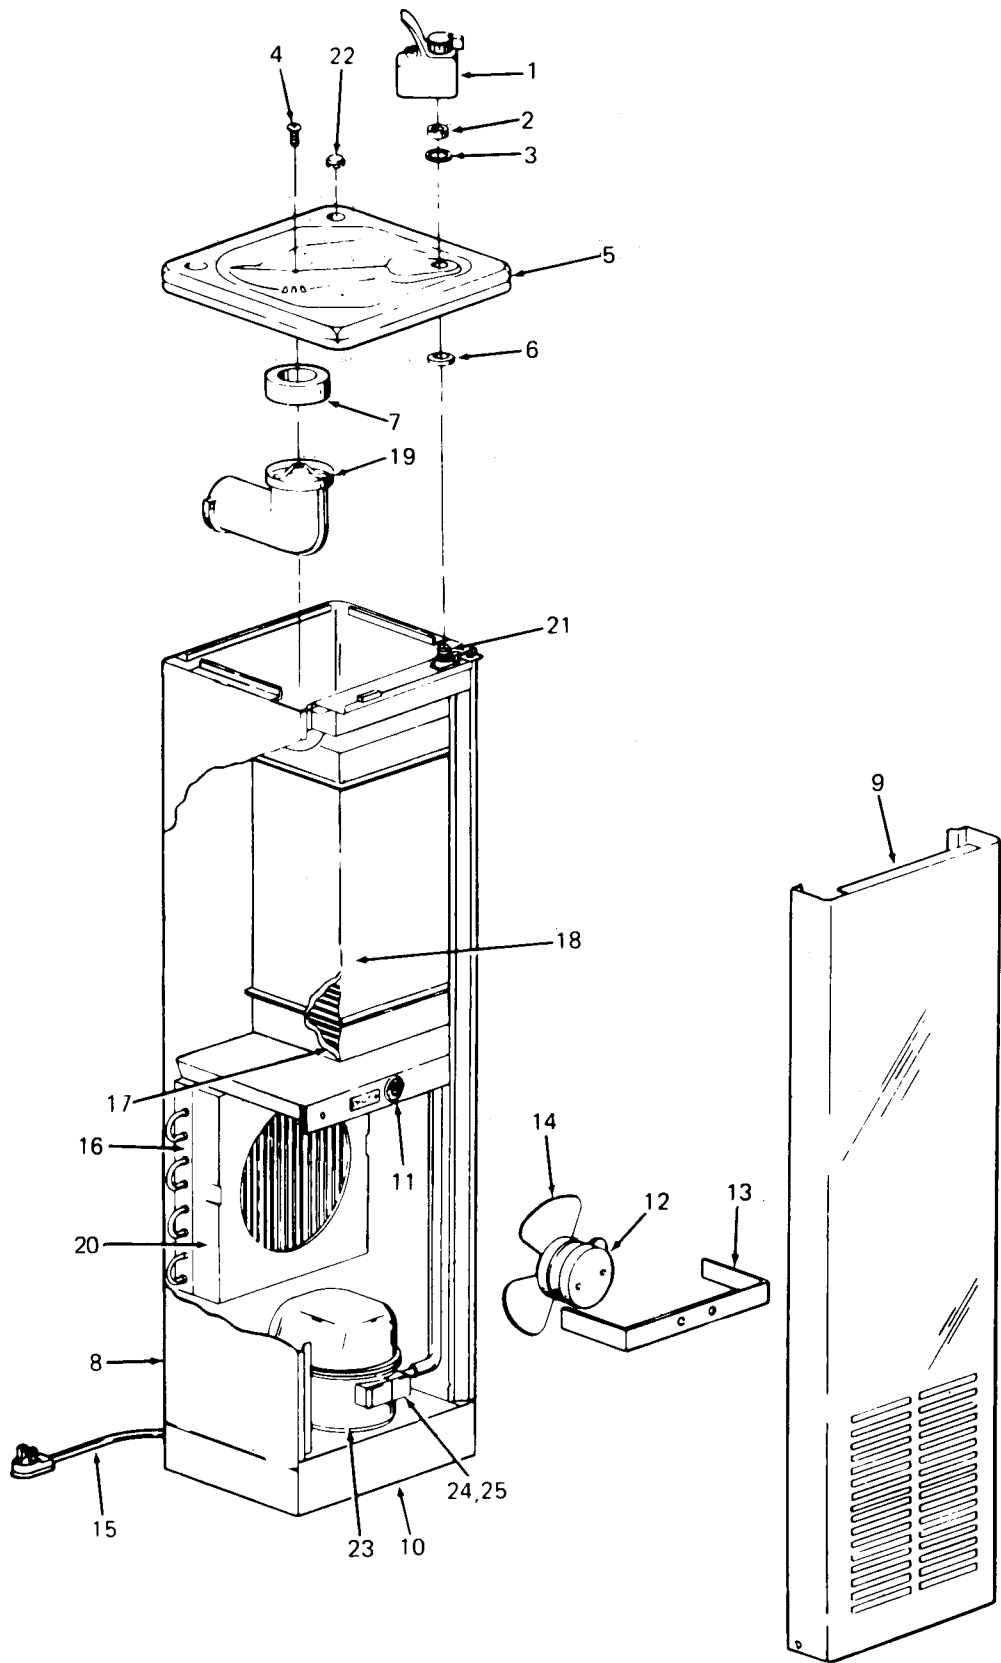

AQUARIUS
®

Kelvinator®

White-Westinghouse®

ILLUSTRATED PARTS BREAKDOWN

**WATER COOLER MODELS:
PLF5CP-100 PSF5CP-100**

SPECIFICATIONS

Voltage	115 VAC ±10%/1PH/60 Hertz
Size (Approx)	40" H., 12" W., 12" D.
Shipping Weight (Approx)	69 LBS.
Cold Water Capacity	5 GPH
Compressor	1/5 HP
Compressor (Full Load)	4.2 Amps
Refrigerant	134A
Refrigerant Charge	3-1/2 OZ. (99 GRAMS)

*A.R.I. Rating: Room Temperature 90°F; Supply Water Temperature 80°F; Drinking Water Temperature 50°F.

Specifications subject to change without notice.

PARTS LIST

ITEM NO.	DESCRIPTION	PART NUMBER
1	12000A Bubbler Valve (PLF-001 Series)	030774-002
2	Valve Body Gasket	028706-006
3	Friction Washer	028706-013
4	Top Screw	026655-002
5	Top	028464-001
6	Gasket (Under Top)	028706-001
7	Waste Gasket	019131
8	Cabinet Assembly – Tan	019687-007
	Cabinet Assembly – Stainless Steel	019687-009
9	Front Panel – Tan	017528-001
	Front Panel – Stainless Steel	017528-002
10	Base Assembly – Tan	030033-001
	Base Assembly – Stainless Steel	030033-003
11	Cold Control	027040-007
12	Fan Motor	027354-027
13	Fan Motor Bracket	017530
14	Fan Blade	022977
15	Service Cord	026540-038
16	Condenser	031836-001
17	Insulated Cooling Tank Assembly	031840-003
18	Cooling Tank Insulation, RH	028660-001
	Cooling Tank Insulation, LH	028661-001
19	Insulated Waste Assembly	024455
20	Fan Shroud	029656-001
21	Spud Bubbler Supply	028701-002
22	Hole Cover	016994