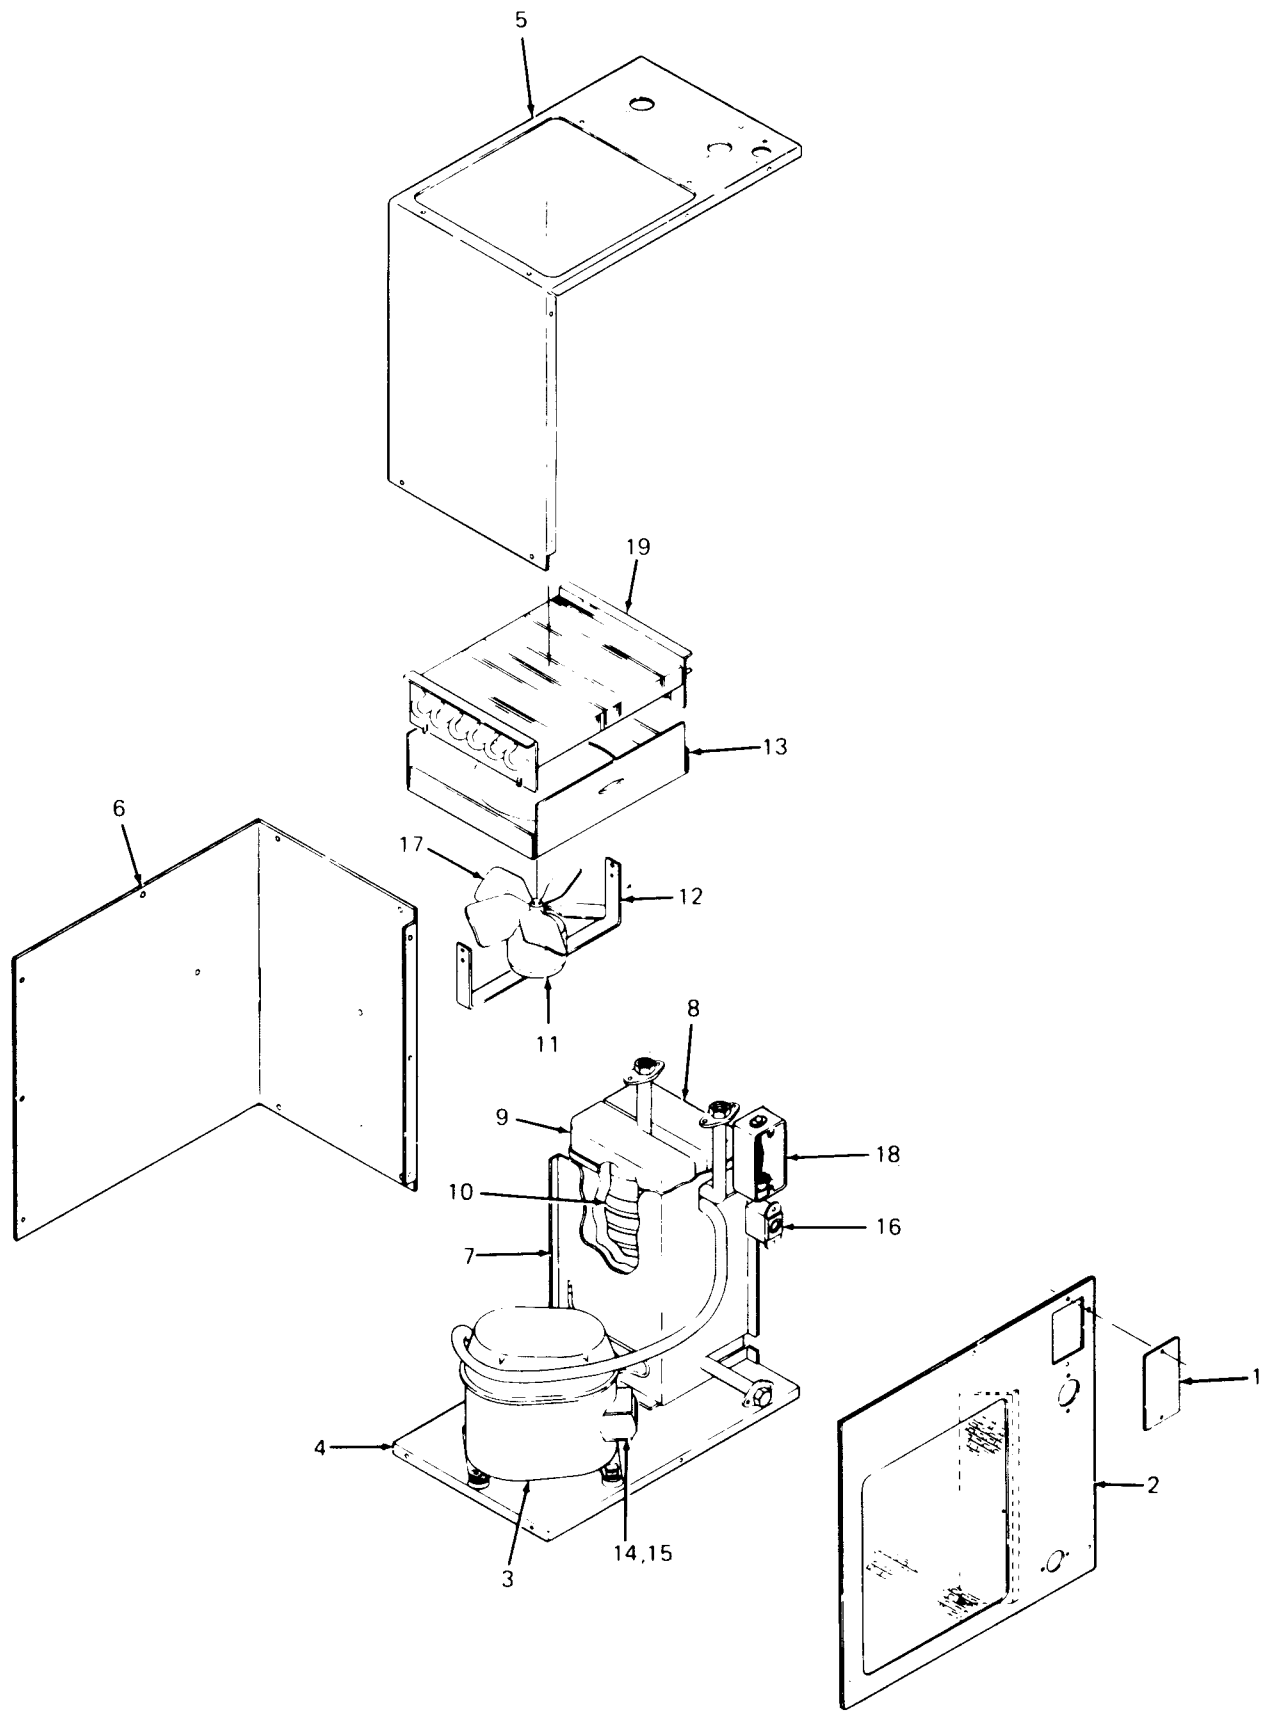

PARTS LIST

ITEM NO.	DESCRIPTION	RLF8	RLF8X
1	Utility Box Cover	023877	023877
2	Front Panel	025619	025619
3	Compressor Assembly (Includes Items 14 and 15)	031525-003	031525-008
4	Base	028820-001	028820-001
5	Top and Side Panel	025615	025615
6	Rear and Side Panel	025616	025616
7	Fire Barrier	025620	025620
8	Cooling Tank Insulation, RH	028660-001	028660-001
9	Cooling Tank Insulation, LH	028661-001	028661-001
10	Insulated Cooling Tank Assembly	031734-001	031734-002
11	Fan Motor	027354-026	027354-028
12	Fan Motor Bracket	017530	017530
13	Fan Shroud	017821	017821
14	Overload	031697-001	031698-006
15	Relay	031698-001	031697-002
16	Cold Control	027040-007	027040-007
17	Fan Blade	024033	024033
18	Utility Box	020305-001	020305-001
19	Condenser	025757-001	025757-001
NOT SHOWN			
	Refrigerant Drier	031593-003	031593-003