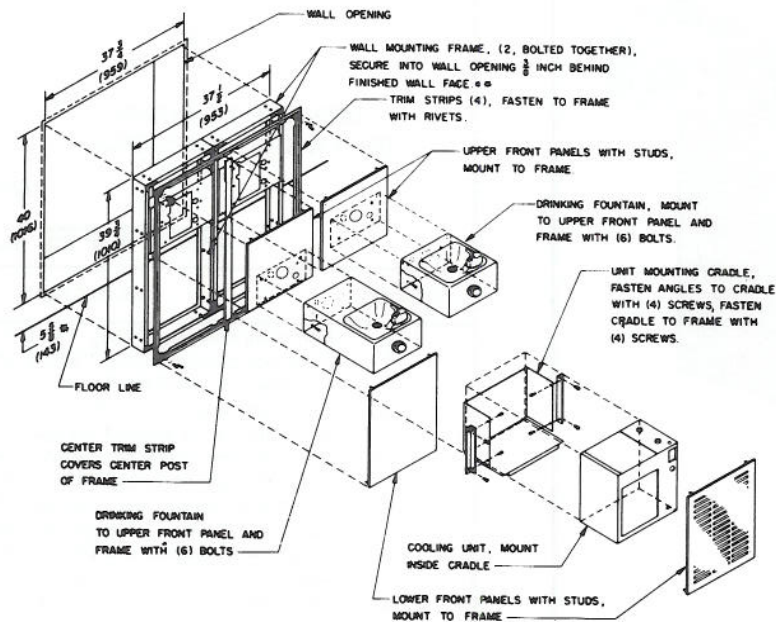

WALL OPENING & ASSEMBLY

OASIS® & AQUARIUS® are registered trademarks of EBCO Manufacturing Company
The trademarks Kelvinator® and White-Westinghouse® are used under license from White Consolidated Industries, Inc.

EBCO® MANUFACTURING COMPANY

265 N. Hamilton Rd. • P.O. Box 13150 • Columbus, OH 43213-0150 • 614/861-1350 • Fax: 614/861-5017

Printed in U.S.A.
Copyright 1993 EBCO Manufacturing Co.