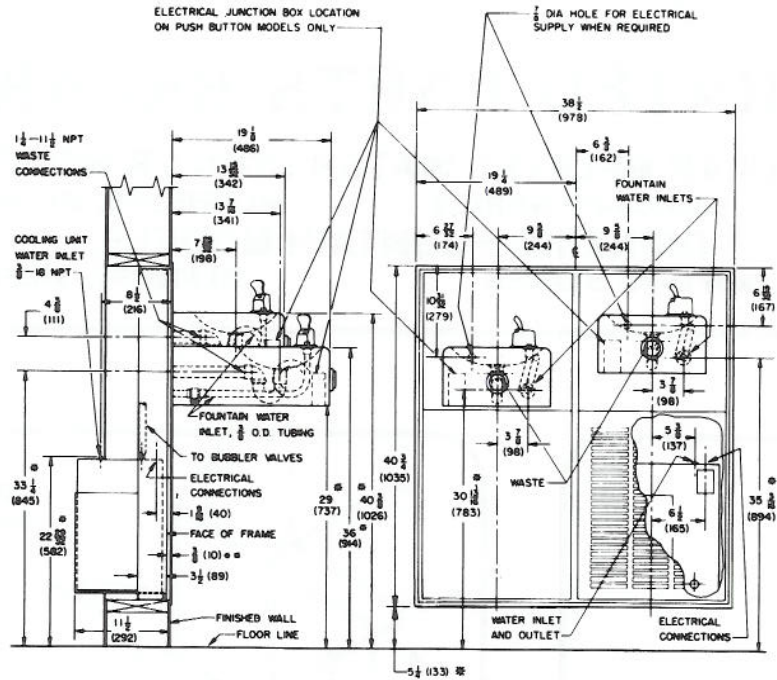

PARTS LIST

ITEM NO.	DESCRIPTION	
1	Connector Male Flare Fitting, **3/8 OD x 3/8 NPT	021558
2	Union Compression Fitting, **3/8 OD (MDF Series)	025813
	Coupling, 3/8 x 3/8 (MLF Series)	029170-001
3	Tee Union Compression Fitting, **3/8 OD (MDF Series) ..	025814
	Tee Solder Fitting, 3/8 (MLF Series)	007569
4	Unit to Bubbler Tube Assembly (MDF Series)	025815
	Unit to Tee Tube Assembly (MLF Series)	029266-001
5	Fountain to Fountain Tube Assembly (MDF Series)	025816
	Fountain to Fountain Tube Assembly (MLF Series)	029265-001
6	Upper Panel Assembly (For DF-110 & FLF110)	025606-001
7	Upper Panel Assembly (For DF-140 & FLF140)	025606-002
8	Lower Panel Assembly (For Fountain Only)	025604-001
9	Grille Assembly	025605-001
10	Top and Bottom Trim Strip	025321-002
11	Side Trim Strip	025320-002
12	Center Trim Strip	025319-002
13	Cradle Assembly	025733
14	Cradle Mounting Angle	026210
	Cooling Unit, IWR8-1 & RLF8	Form No. 2165 & 2271-1
	Drinking Fountain, DF-110 & FLF110	Form No. 6001-6023 & 6033
	Drinking Fountain, DF-140 & FLF140	Form No. 6004-6026 & 6033

ROUGHING-IN & DIMENSIONAL DRAWING

NOTES: ALL DIMENSIONS ARE IN INCHES.
 DIMENSIONS IN PARENTHESES () ARE IN MILLIMETERS.
 STOP VALVES NOT PROVIDED WITH UNIT.
 Ⓢ HEIGHT MAY BE VARIED. CHECK LOCAL CODES.