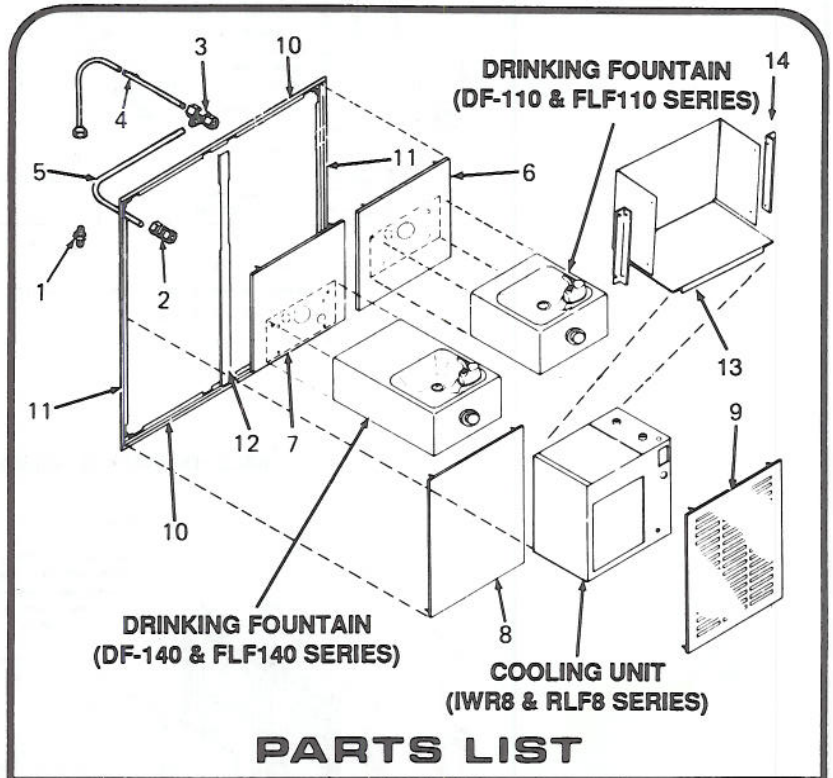

PARTS LIST

ITEM NO.	DESCRIPTION	
1	Connector Male Flare Fitting, **3/8 OD x 3/8 NPT	021558
2	Union Compression Fitting, **3/8 OD (MDF Series)	025813
	Coupling, 3/8 x 3/8 (MLF Series)	029170-001
3	Tee Union Compression Fitting, **3/8 OD (MDF Series) ..	025814
	Tee Solder Fitting, 3/8 (MLF Series)	007569
4	Unit to Bubbler Tube Assembly (MDF Series)	025815
	Unit to Tee Tube Assembly (MLF Series)	029266-001
5	Fountain to Fountain Tube Assembly (MDF Series)	025816
	Fountain to Fountain Tube Assembly (MLF Series)	029265-001
6	Upper Panel Assembly (For DF-110 & FLF110)	025606-001
7	Upper Panel Assembly (For DF-140 & FLF140)	025606-002
8	Lower Panel Assembly (For Fountain Only)	025604-001
9	Grille Assembly	025605-001
10	Top and Bottom Trim Strip	025321-002
11	Side Trim Strip	025320-002
12	Center Trim Strip	025319-002
13	Cradle Assembly	025733
14	Cradle Mounting Angle	026210
	Cooling Unit, IWR8-1 & RLF8	Form No. 2165 & 2271-1
	Drinking Fountain, DF-110 & FLF110	Form No. 6001-6023 & 6033
	Drinking Fountain, DF-140 & FLF140	Form No. 6004-6026 & 6033

ROUGHING-IN & DIMENSIONAL DRAWING

NOTES: ALL DIMENSIONS ARE IN INCHES.
 DIMENSIONS IN PARENTHESES () ARE IN MILLIMETERS.
 STOP VALVES NOT PROVIDED WITH UNIT.
 Ⓢ HEIGHT MAY BE VARIED. CHECK LOCAL CODES.